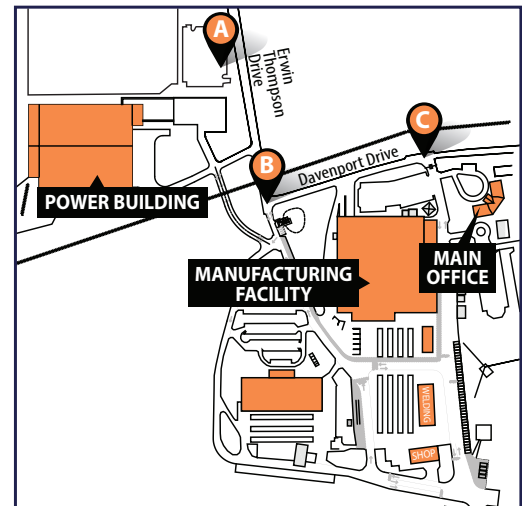

FIBREBOND® TRAVEL GUIDE

AIRLINES SERVING SHREVEPORT

- Delta Airlines
- American Airlines
- United Airlines
- Allegiant Airlines

DRIVING DIRECTIONS TO FIBREBOND

From Shreveport or Monroe:

- Take I-20 E or W toward Minden
- Take US-371 N Exit 44 toward Cotton Valley/Springhill
- Take a right onto US-80 E/US-79 N/Highway 79 and follow US-80 E/US-79 for about 2 miles
- Turn right onto Erwin Thompson Drive

REGIONAL

LOCAL

CAMPUS

CAMPUS KEY

- A** Power Building entrance: End of Erwin Thompson Drive, on the right
- B** Manufacturing/Warehouse entrance: Straight on Erwin Thompson Drive, over the railroad tracks
- C** Main Office entrance: Left onto Davenport Drive, on the right