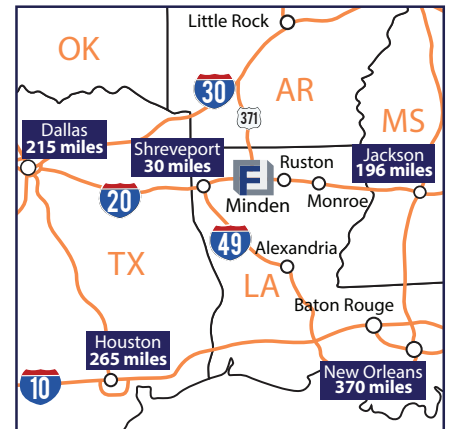

FIBREBOND® TRAVEL GUIDE

AIRLINES SERVING SHREVEPORT

- Delta Airlines
- American Airlines
- United Airlines
- Allegiant Airlines

DRIVING DIRECTIONS TO FIBREBOND

From Shreveport or Monroe:

- Take I-20 E or W toward Minden
- Take US-371 N Exit 44 toward Cotton Valley/Springhill
- Take a right onto US-80 E/US-79 N/Highway 79 and follow US-80 E/US-79 for about 2 miles
- Turn right onto Erwin Thompson Drive

REGIONAL

LOCAL

CAMPUS

CAMPUS KEY

- A** Power Building entrance: End of Erwin Thompson Drive, on the right
- B** Manufacturing/Warehouse entrance: Straight on Erwin Thompson Drive, over the railroad tracks
- C** Main Office entrance: Left onto Davenport Drive, on the right